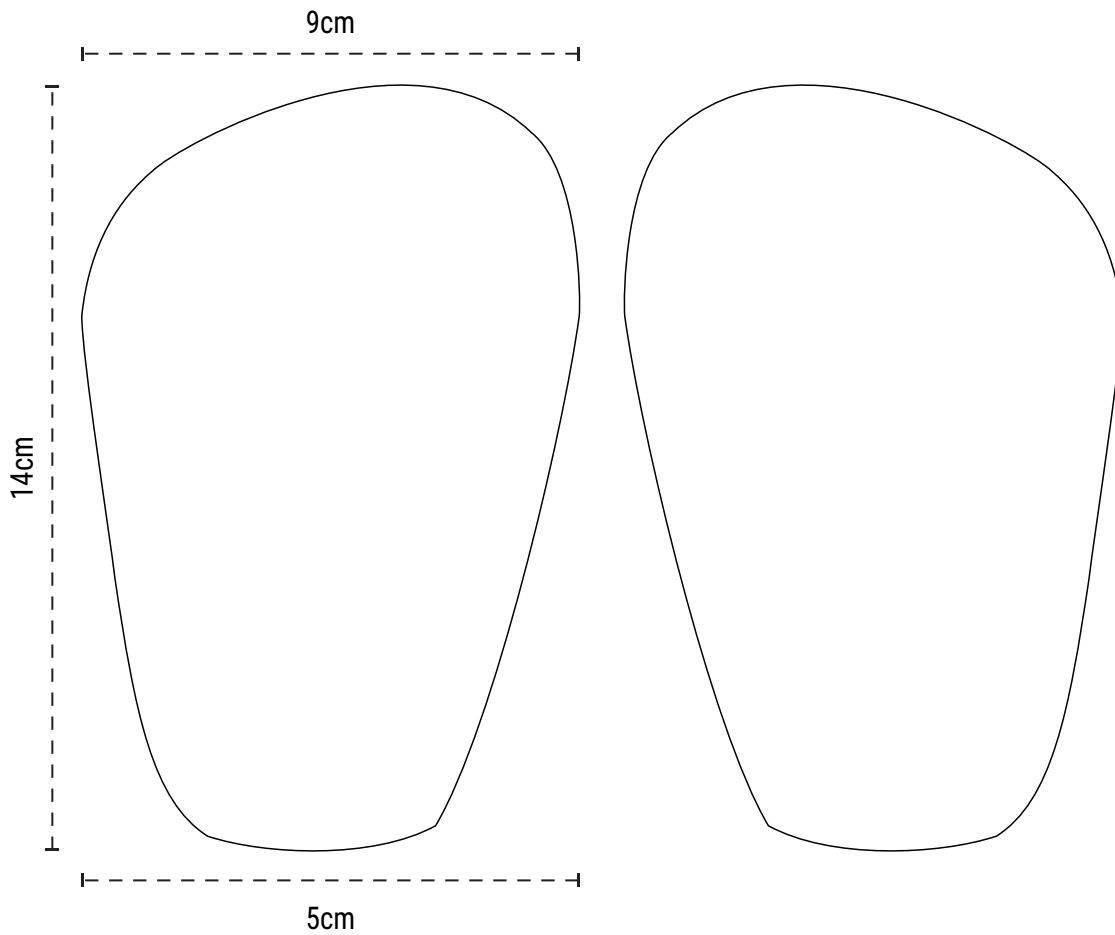

SHIN PADS - SMALL

SUBLIMATION
CMYK Full Colour

Order No.: --
Date: --

SHIN PADS - MEDIUM

SUBLIMATION
CMYK Full Colour

Order No.: --
Date: --

SHIN PADS - LARGE

SUBLIMATION
CMYK Full Colour

Order No.: --
Date: --

SHIN PADS - EXTRA LARGE

SUBLIMATION
CMYK Full Colour