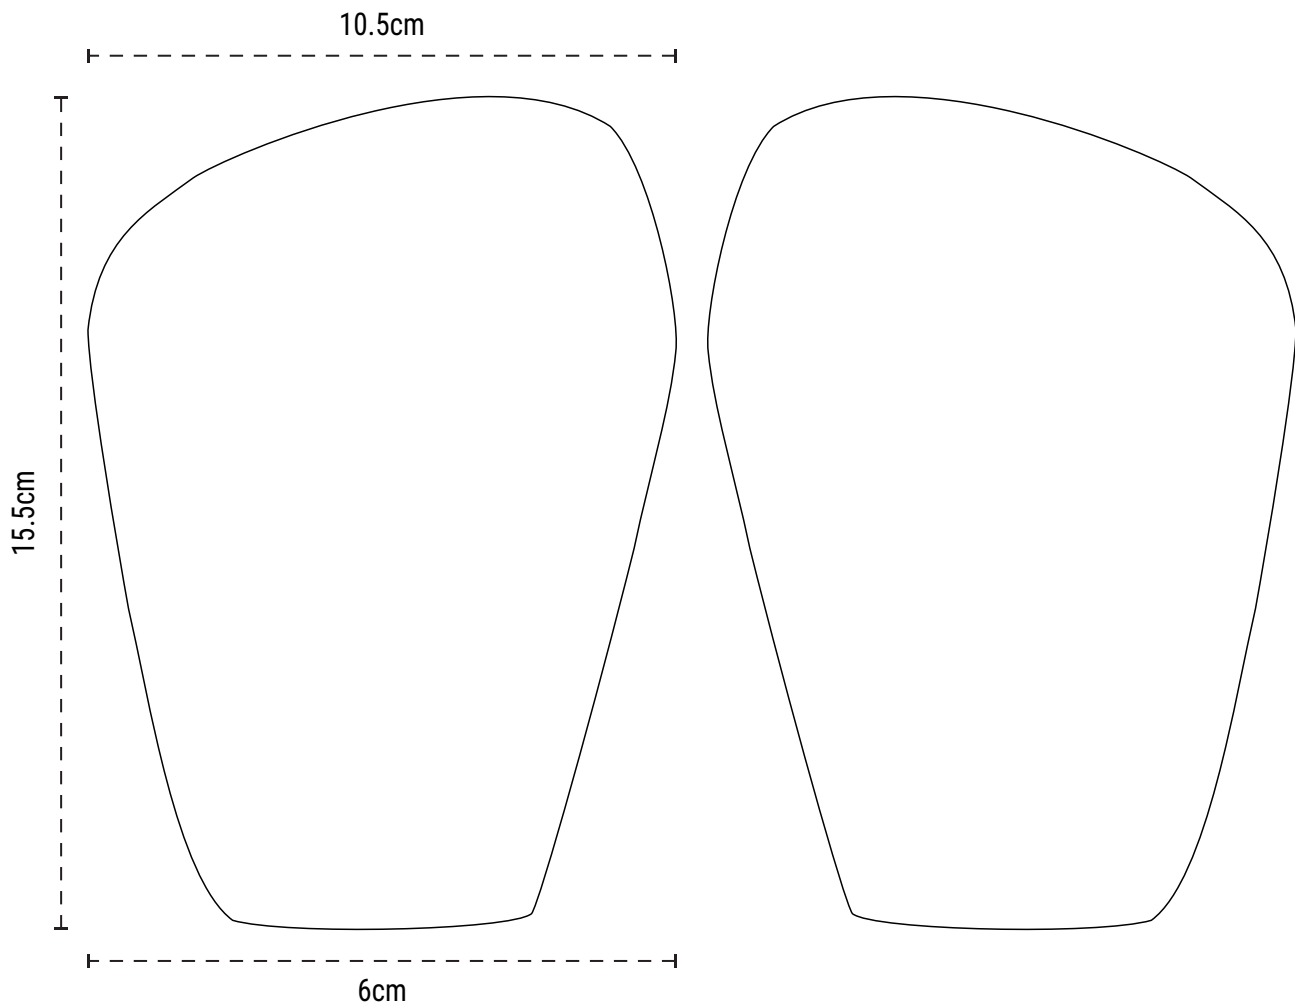

SHIN PADS - SMALL

SUBLIMATION
CMYK Full Colour

Order No.: --
Date: --

SHIN PADS - MEDIUM

SUBLIMATION
CMYK Full Colour

Order No.: --
Date: --

SHIN PADS - LARGE

SUBLIMATION
CMYK Full Colour

Order No.: --
Date: --

SHIN PADS - EXTRA LARGE

SUBLIMATION
CMYK Full Colour